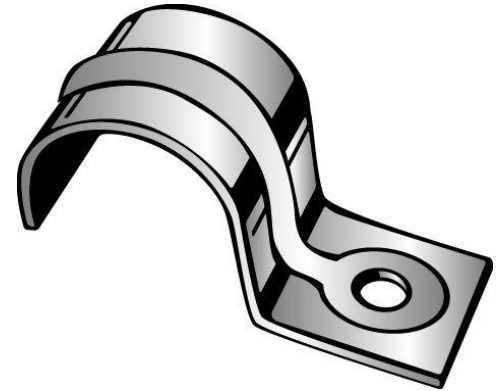

125

JIFFY CLIP

UPC: 784610401258

Country of Origin:

UNSPSC: 31162310

USA

Commodity: Mounting straps

1-Hole straps are used to secure conduit, cable, tubing, pipe, etc. to mounting surface.

Product Attributes

Brand Name	Minerallac Company
Sub Brand	Minerallac Traditional
Type	1-Hole Strap
Application	Electrical Conduit
Special Features	N/A
Standard	N/A
Material	Steel
Finish	Pre-galvanized
Mounting Holes	1
Mounting	Component, Wood, Steel, Concrete
Mounting Holes O.C.	3/16" IN
Mounting Hole Width	N/A
Number Of Holes	1
Size	0.53" x 1.35" x 0.63"
Color	Silver
Width	1.35"
Length	0.63"
Height	0.53"
Load Capacity	N/A
Breaking Strength	N/A
Working Load Limit	N/A
Trade Size	N/A
Thickness	0.045"
Cable Size	Fits 1/4" Rigid/IMC as well as BX 12-3, 10-2, and 10-3.
Construction	Stamped
Fastening Hole	N/A